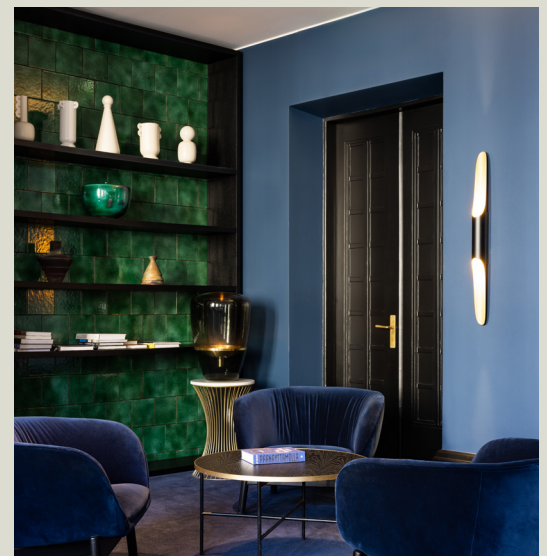

TEKNOSPRO

DURABLE PAINT FOR WALLS

WALL PAINT FORMULATED TO RESIST THE WEAR AND TEAR OF REAL LIFE

- Waterborne
- Full matt and matt finishes
- Choose any colour
- Spreading rate 8-12 m²/l
- Class 1 scrub resistant
- Touch dry in 30 minutes

TEKNOSPRO - DURABLE WALL PAINT

With its smooth matt finish, TEKNOSPRO minimises imperfections to give professional results every time.

Thanks to its class 1 scrub resistance rating, TEKNOSPRO will also give you a luxurious and long-lasting finish.

SUITABLE FOR...

- Living rooms
- Dining rooms
- Hallways
- Bedrooms
- Offices, hotel rooms and other commercial environments

TEKNOSPRO 5 & 10

- Waterborne
- Full matt and matt finishes
- Choose any colour
- Spreading rate 8-12 m²/l
- Class 1 scrub resistant
- Touch dry in 30 minutes